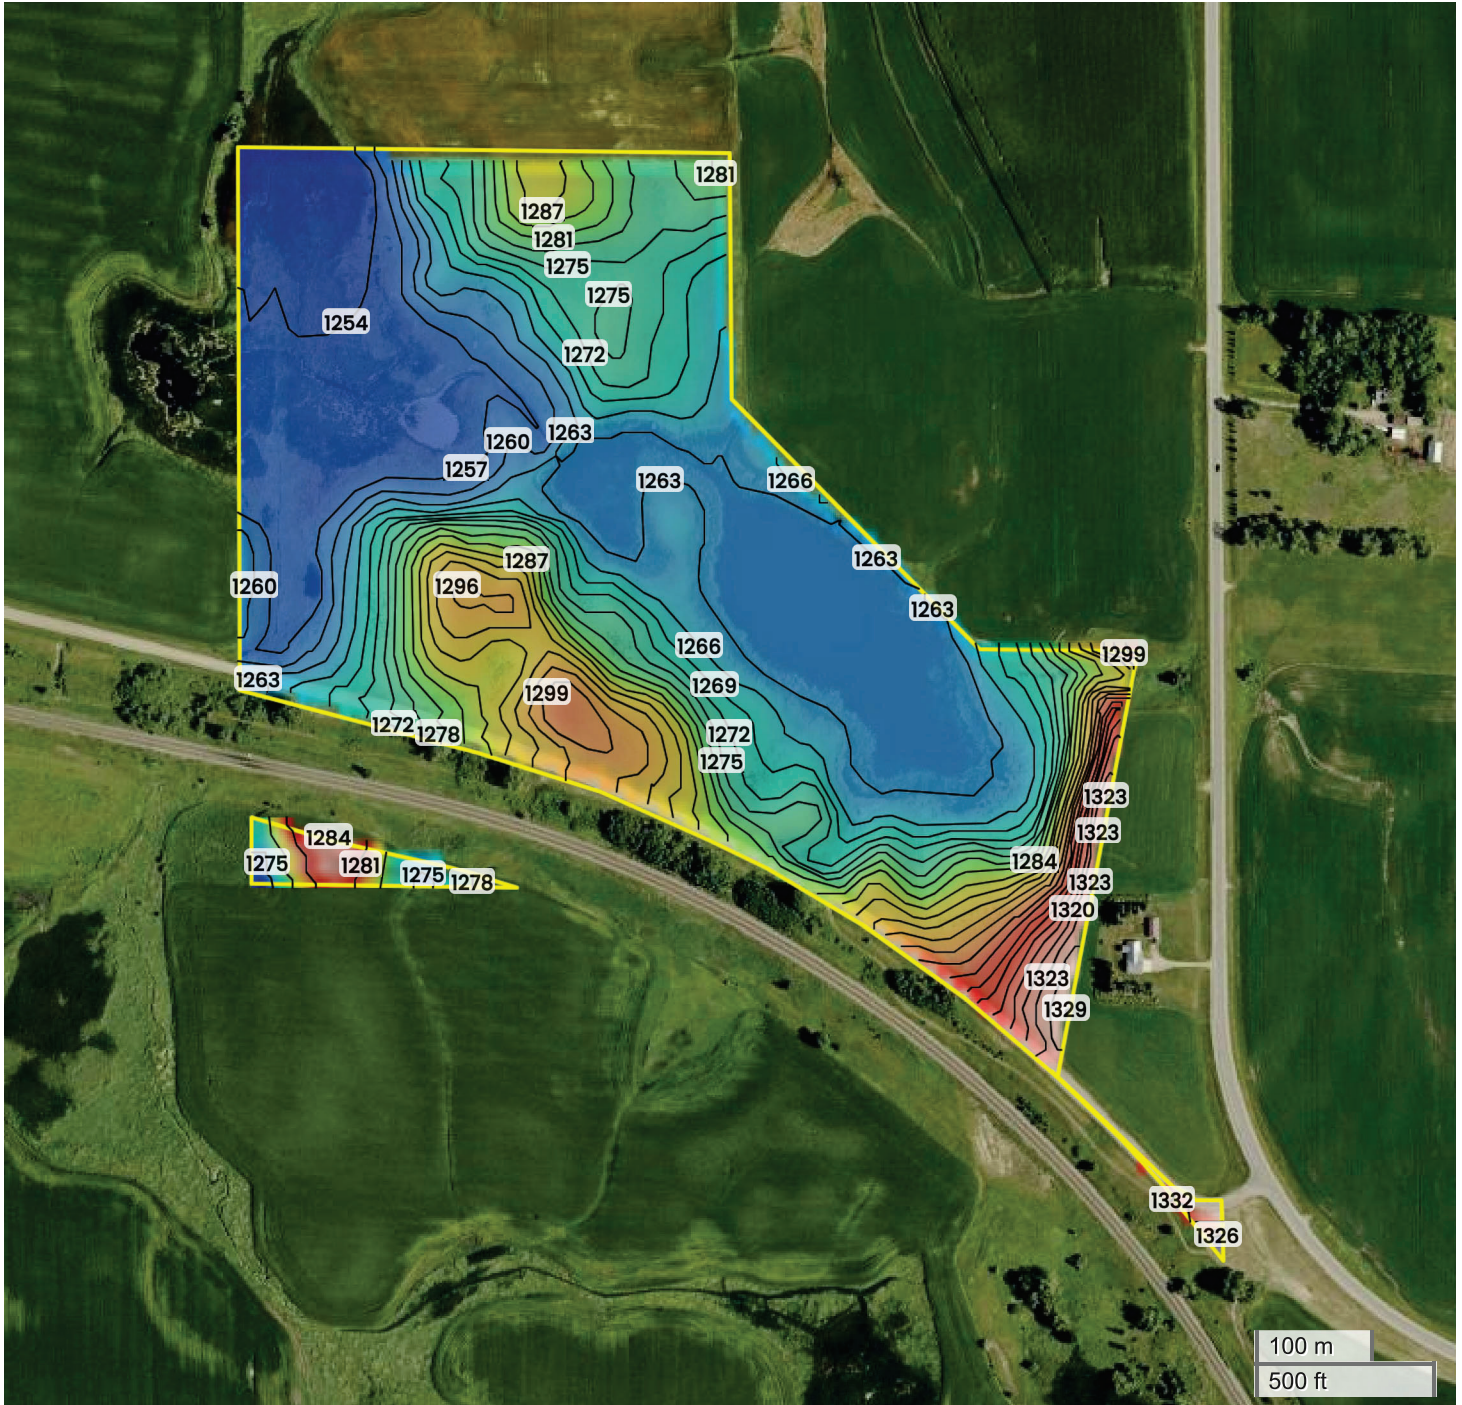

BECKER COUNTY, MN
TOPOGRAPHY

1254 ft

1332 ft

Center: 46.896346, -96.116718

33-140N-43W

Cuba Township

Becker County, MN

Source: USGS 10m DEM

Interval(ft): 3

Max: 1332.0 ft

Min: 1254.0 ft

Range: 78.0 ft

Average: 1293.0 ft

FarmWorth, LLC makes no warranties, express or implied, regarding the accuracy of any information provided through FarmWorth.com. User is solely responsible for independently verifying all information prior to use and waives any claims against FarmWorth, LLC arising from inaccuracies in such information.